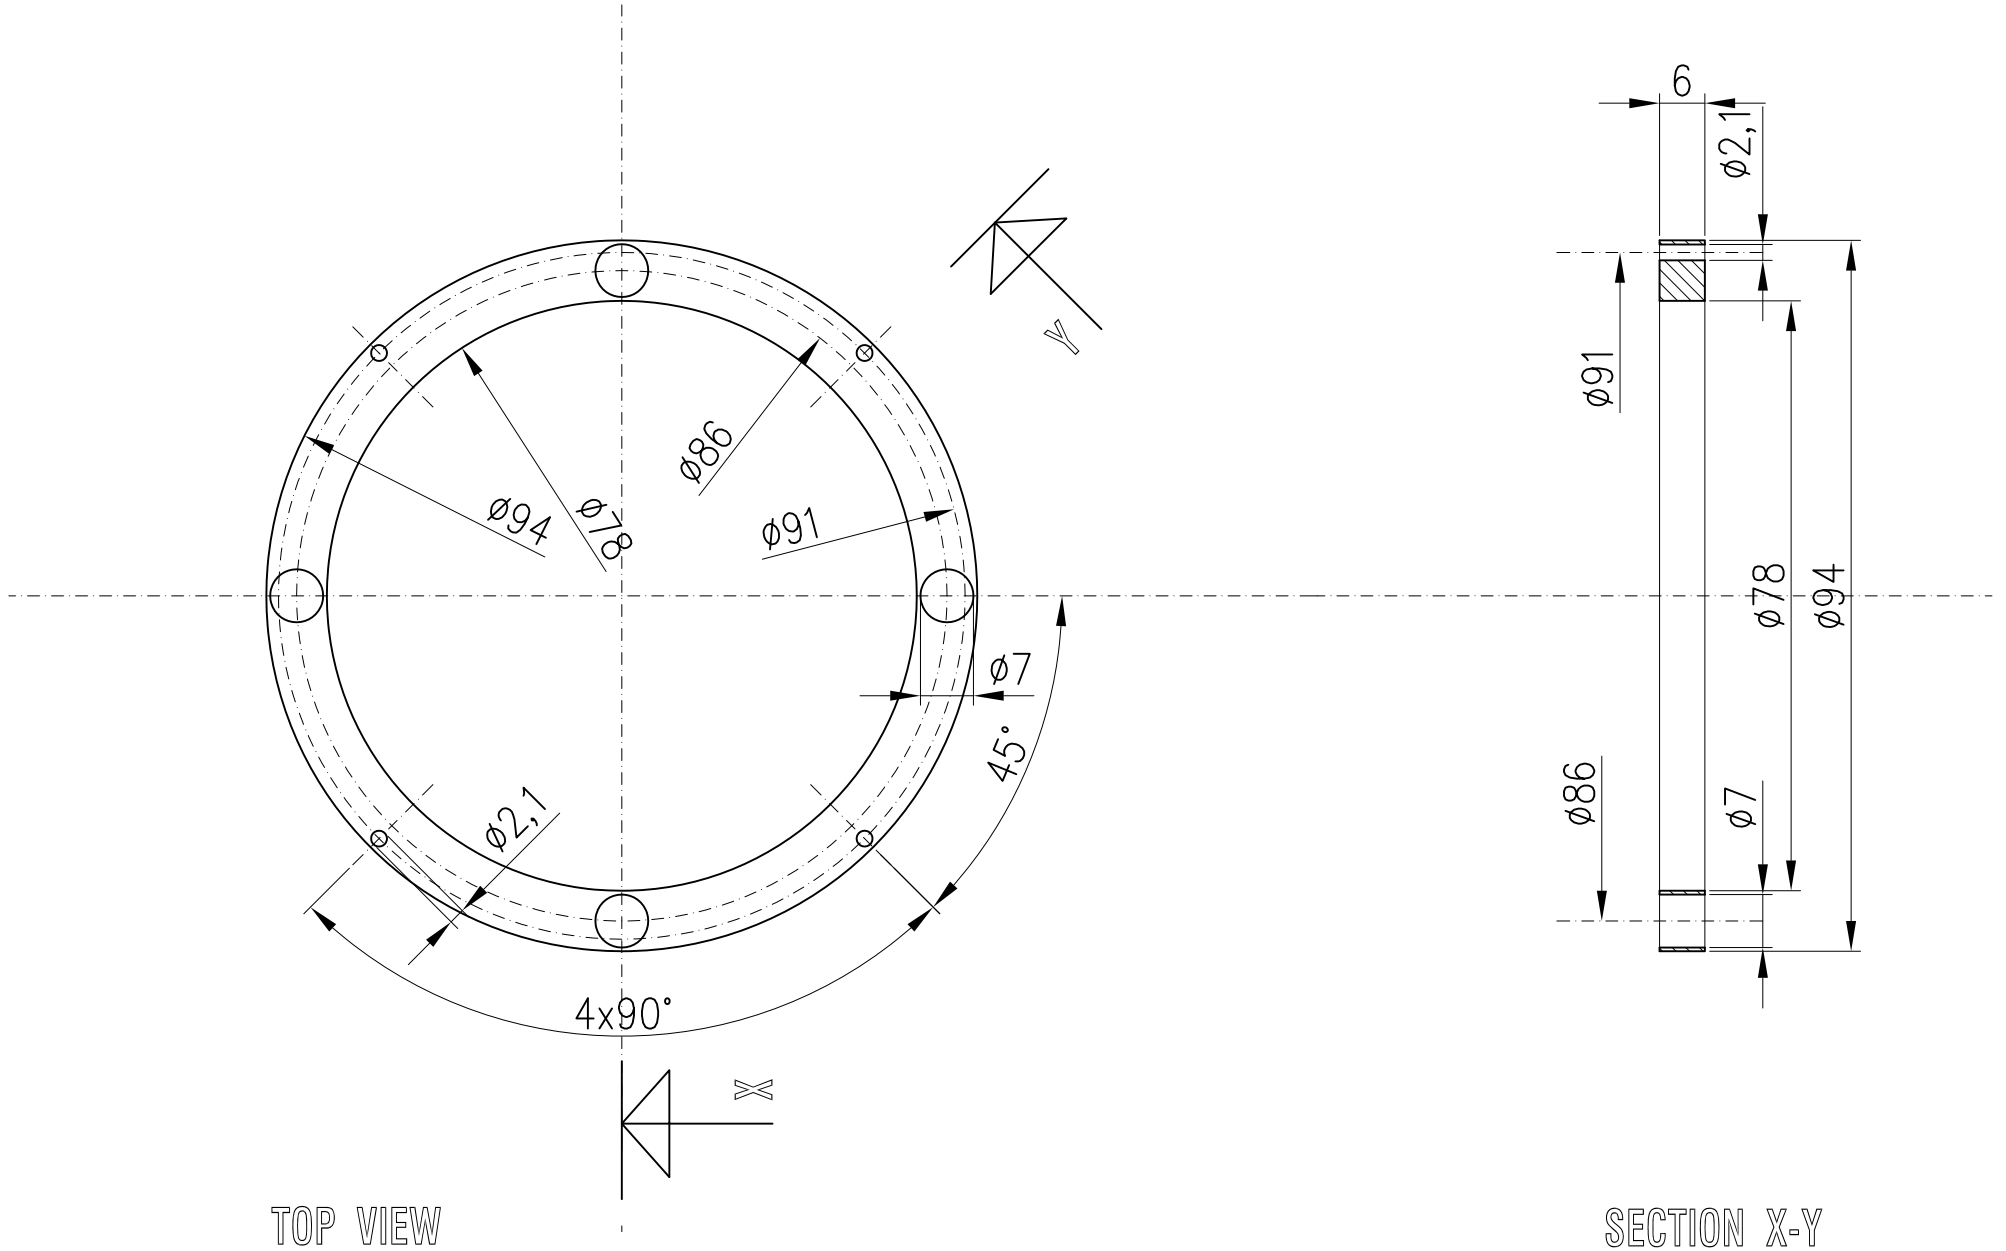

MOUNTING RING FOR DLD - 40

TOP VIEW

SECTION X-Y