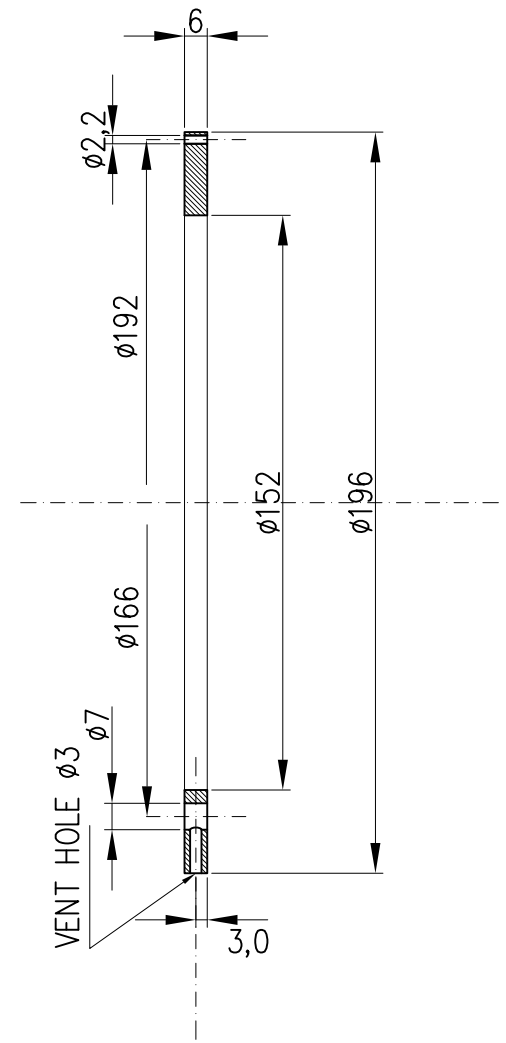

MOUNTING RING FOR DLD - 120 AND HEX - 80

TOP VIEW

SCHNITT X-X