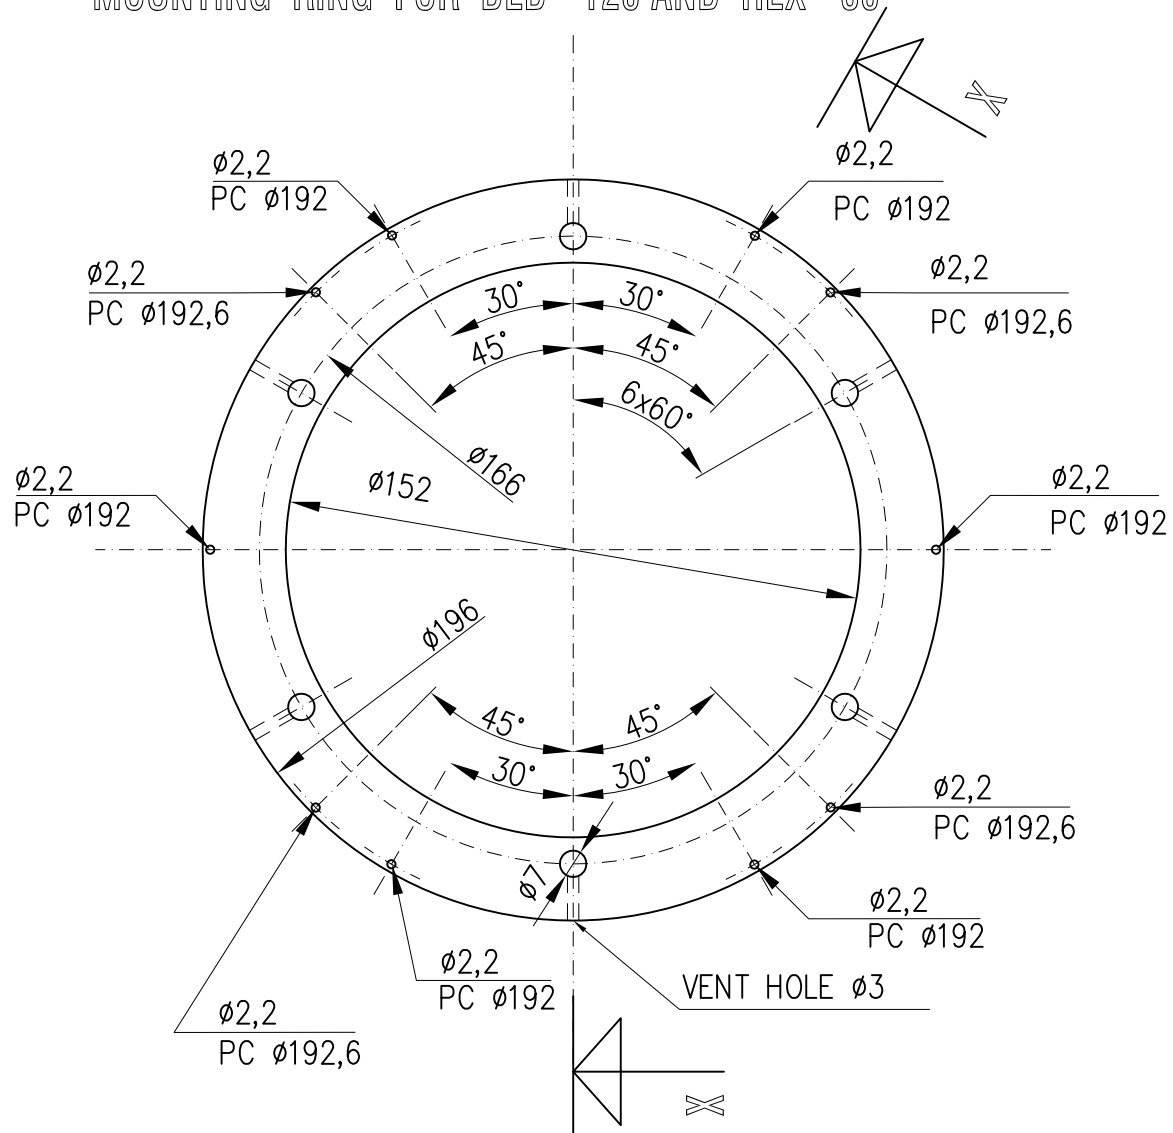

MOUNTING RING FOR DLD - 120 AND HEX - 80

TOP VIEW

SCHNITT X-X