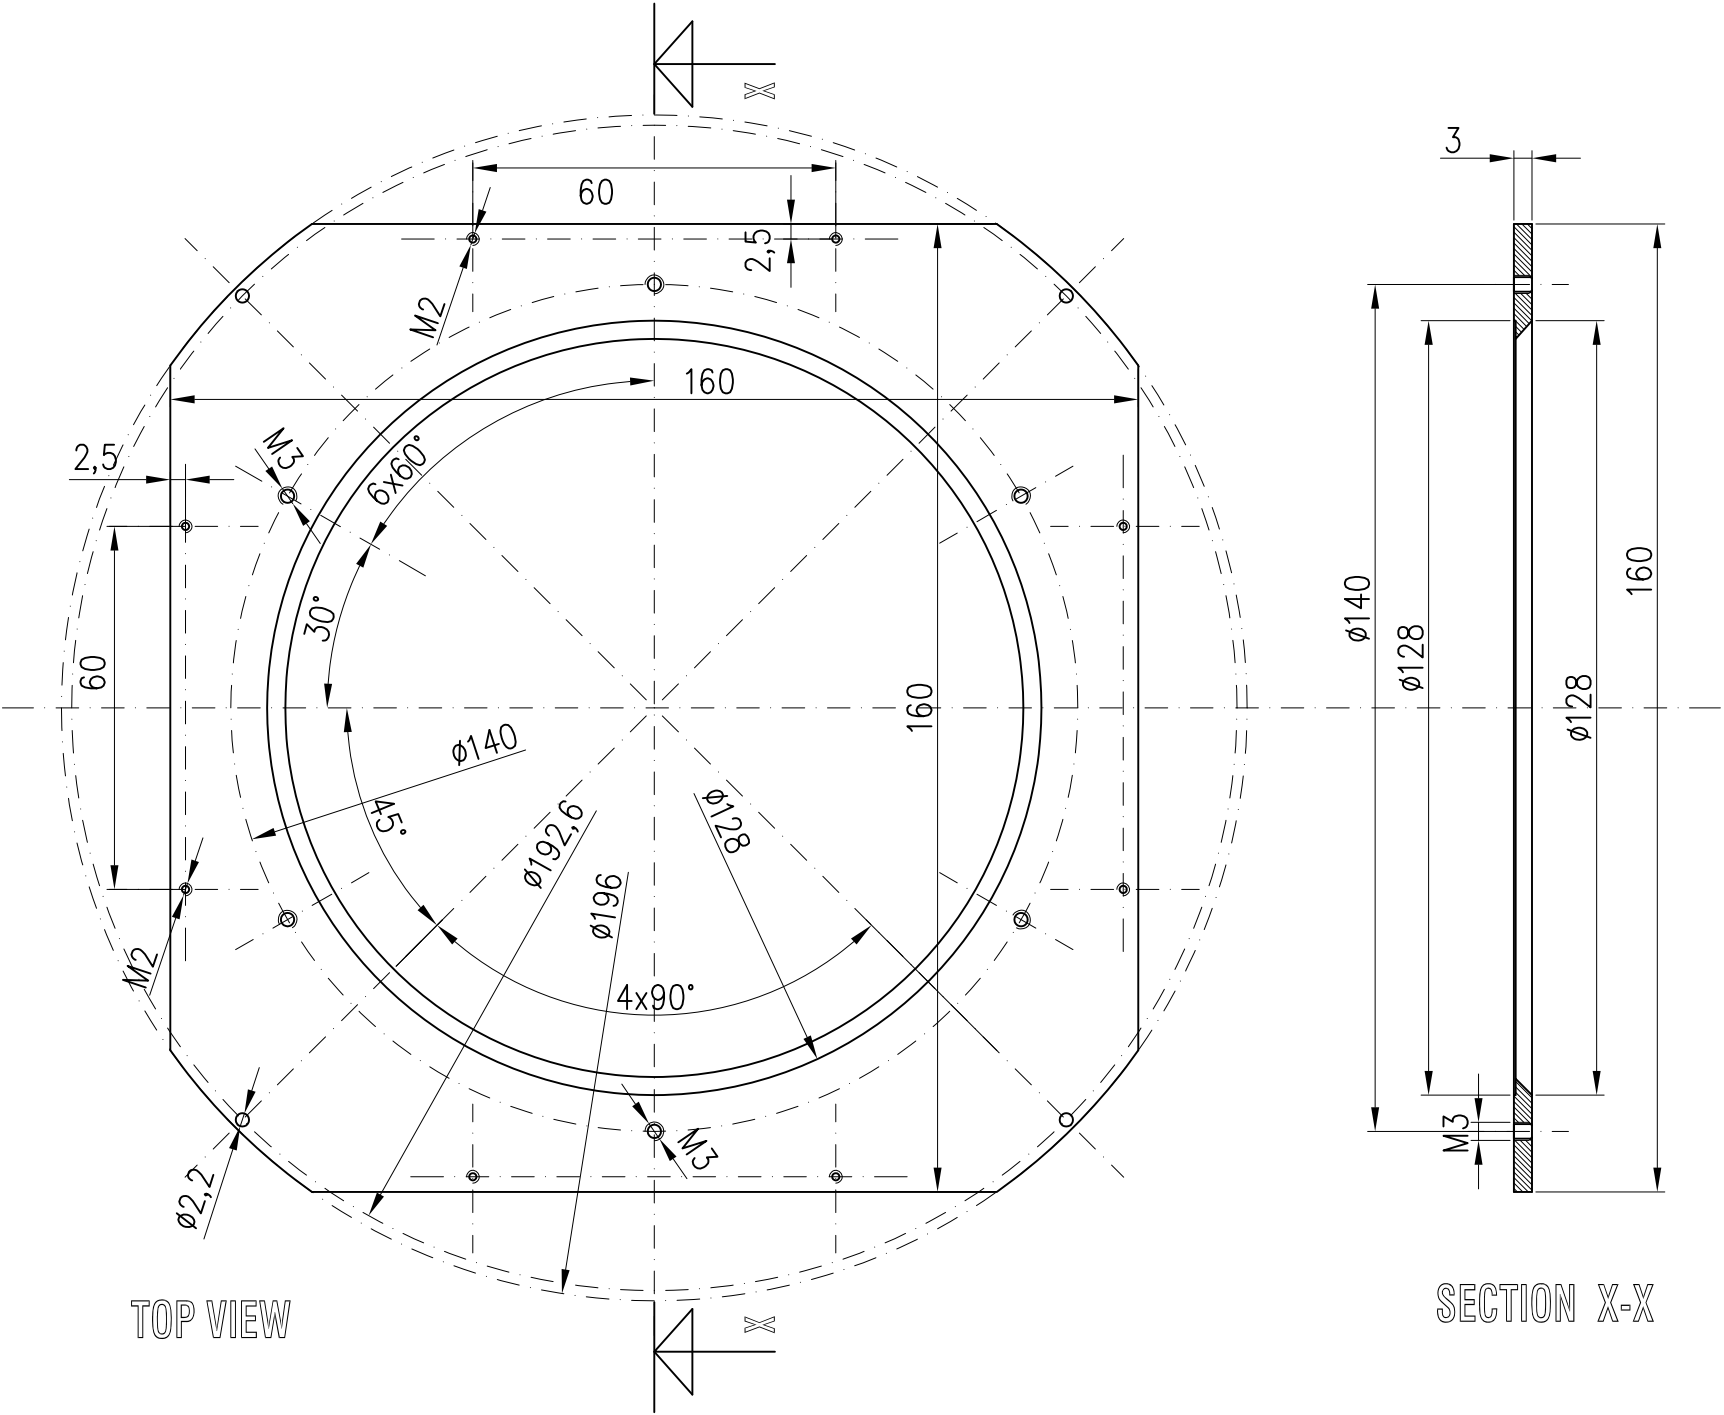

DLD-120 METALLIC HOLDER FOR MCP

TOP VIEW

SECTION X-X